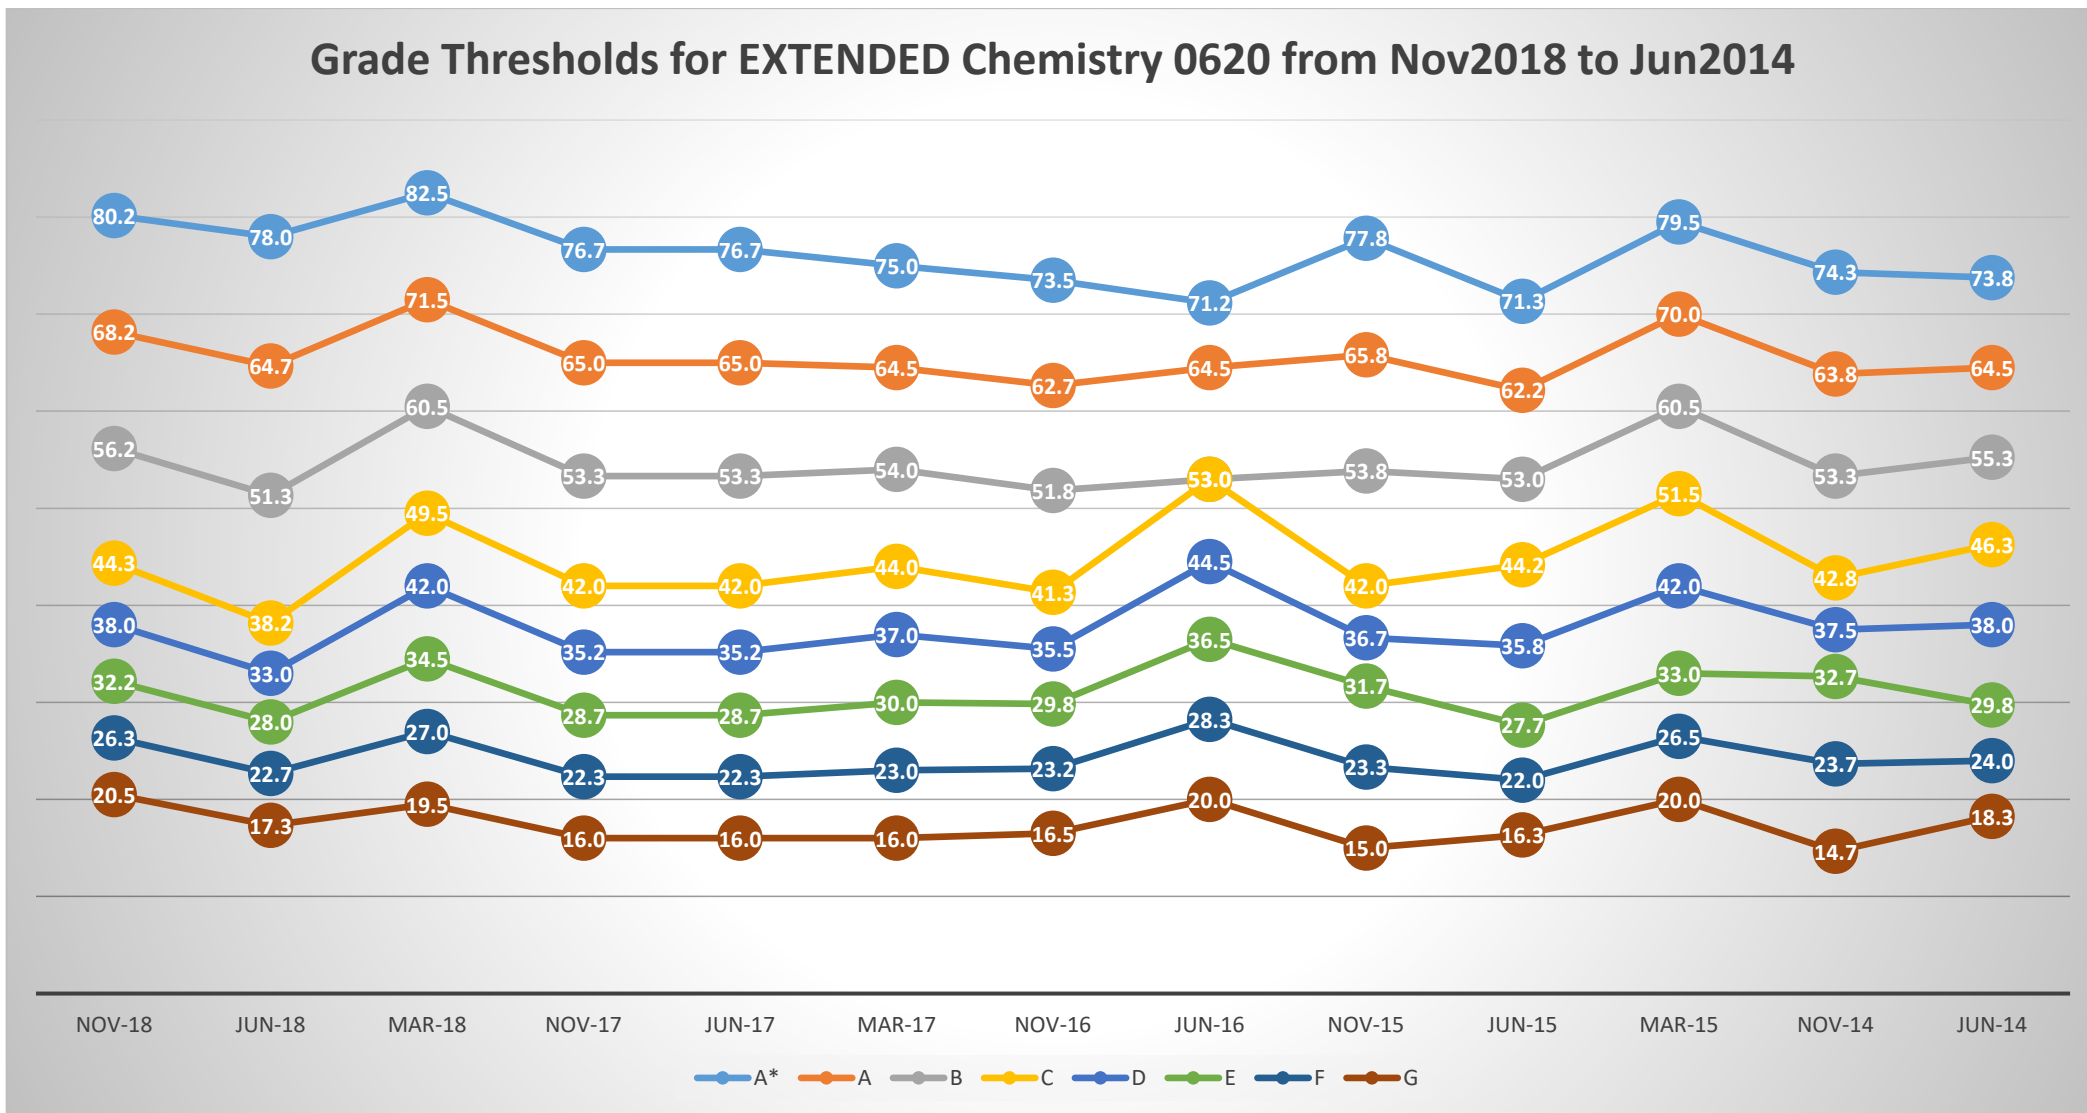

# iG Chem Analysis Grade Thresholds for EXTENDED Chemistry 0620 from Nov2018 to Jun2014 GRAPHS

# Grade Thresholds for CORE Chemistry 0620 from Nov2018 to Jun2014